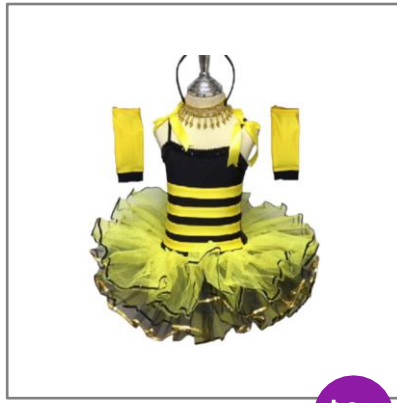

NF 38

$38/$40

NF 26

$38

NE 122

$35

NE 118

$35

NE 72

$35

Mesh Gloves

Colors: Black, Red, White, Pink, Orange, Yellow

$5

C 6615

$22

Cheer Junior

$32

BNK 02

$35

BNK 01

$35

NB 01

$35

NB 11

$35