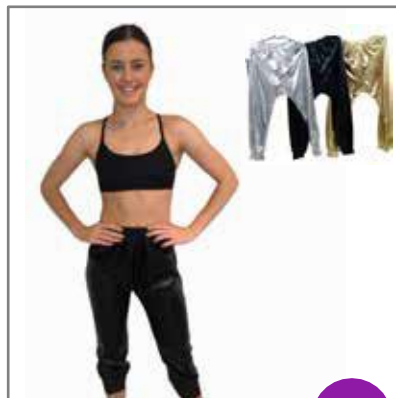

Mossy 2

\$38

Colors: Red, Blue, Green, Gold
Pink, Purple, Yellow, Black, Silver,
Orange

\$30

Number Jackets

\$38

W1

\$30

Sequin Tops

\$20-26

ADULT SIZES
A VARIETY OF COLORS &
STYLES AVAILABLE

\$35

ADULT SIZES
A VARIETY OF COLORS &
STYLES AVAILABLE

\$35

Drop Crutch Pants

\$32

Colors: Gold, Black, Silver, Red,
Blue, Green, Pink

Oversize Tees or Dresses

\$28

Sequin Shorts

\$14

Sequin Skirts

\$14

Sleeveless Bolero Jackets
measures