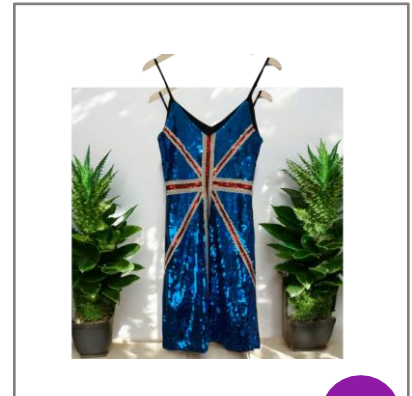

Colors: Gold, Black, Silver, Red,
Blue, Green, Pink

Oversize Tees or Dresses

\$28

Sequin Shorts

\$14

Sequin Skirts

\$14

Sleeveless Bolero Jackets
measures

\$25

Sleeveless Bolero Jackets

\$25

Hats

\$15

Union Jack a Line Dress (One size)

\$15

USA & Union Jack Tank Tops