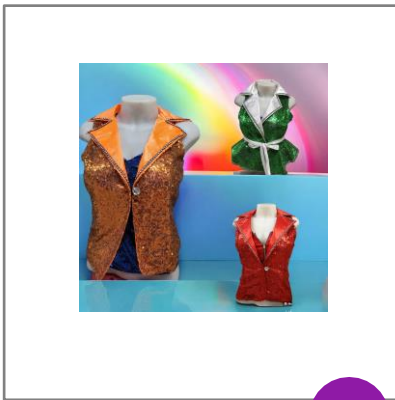

Mossy 2

\$38

Colors: Red, Blue, Green, Gold
Pink, Purple, Yellow, Black, Silver,
Orange

\$30

Number Jackets

\$38

W1

\$30

Colors: Gold, Black, Silver, Red,
Blue, Green, Pink

Oversize Tees or Dresses

\$28

Sequin Shorts

\$14

Sequin Skirts

\$14

Sleeveless Bolero Jackets
measures