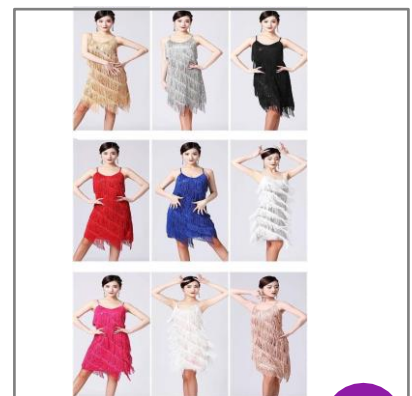

\$35

Fringed Flapper

\$32

Ad size (s - m - l - xl - xxl)

NBA Sweatpants Black

Waist: Stretch from 24 to 38 inches
Length: 40 inches

\$22
AUD

NBA Sweatpants White