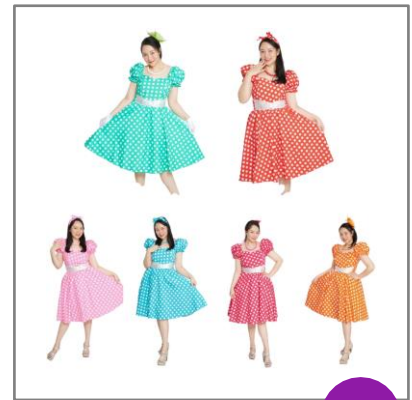

Mossy 2

\$38

Colors: Red, Blue, Green, Gold
Pink, Purple, Yellow, Black, Silver,
Orange

\$30

Number Jackets

\$38

W1

\$30

Sequin Tops

\$20-26

ADULT SIZES
A VARIETY OF COLORS &
STYLES AVAILABLE

\$35

ADULT SIZES
A VARIETY OF COLORS &
STYLES AVAILABLE

\$35

Drop Crutch Pants

\$32